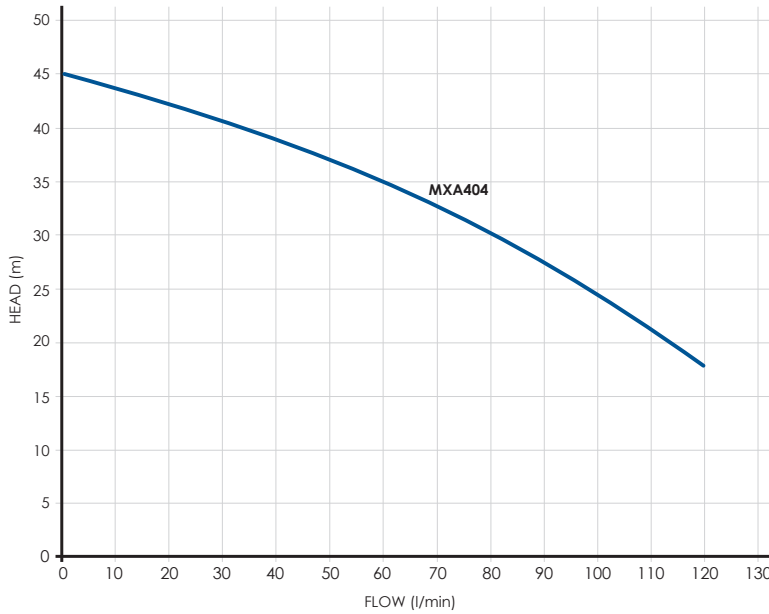

Calpeda MXA404M with Pressure Control

- Stainless steel multistage pump ideal for 2 bedroom houses and lifestyle water supply.
- This set is also suitable for poor suction situations with a suction depth down to 7m.
- Set includes MXA404M pump, 3L pressure tank, fully automatic press control, 25mm brass union and 25mm plastic tee.
- Pump only is also available
- Self priming

PERFORMANCE GUIDE

Code	No. of Bathrooms	Max Head (m)	Max Flow (l/min)	Max Pressure (psi)	Max Suction Depth (m)	Inlet (mm)	Outlet (mm)
PUCALMXA404MCOMPC	2	45	110	64	7	25	25

ELECTRICAL DATA

Code	Current Type	kW	Hp	Amps	RPM/min	Capacitor (µF)	Insulation Class	Voltage (V)	Frequency (Hz)
PUCALMXA404MCOMPC	Single	0.75	1	5.4	2800	20	F	230	50

DIMENSIONS + WEIGHTS

Code	H (mm)	L (mm)	W (mm)	Weight (kg)
PUCALMXA404MCOMPC	645	391	161	13.6